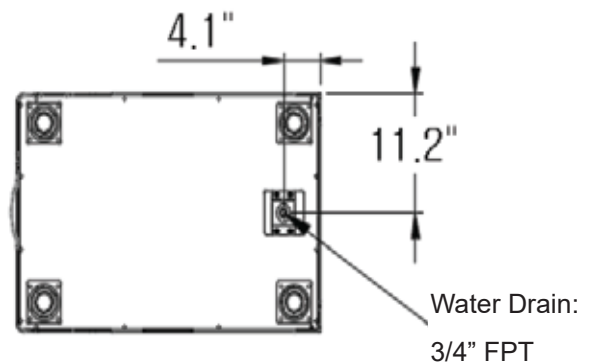

22" WIDE ICE STORAGE BIN

IB-026-22

KEY FEATURES:

- High quality construction and components
- High quality 304 stainless-steel and ABS exterior (durable & rust-resistant)
- High density urethane insulation
- Convenient grip handle
- 265 lbs storage capacity
- (4) 6.3" ~ 7.8" height adjustable stainless steel legs
- For use with WM & IM-0460-22, IM-0350-22, IM-0550-22, and IM-0770

PLAN VIEW :

FRONT VIEW

SIDE VIEW

BOTTOM VIEW

MODEL	WIDTH	DEPTH	HEIGHT	WEIGHT	
IB-026-22	22.4"	34.4"	38.1"	99.2 lbs (Net)	113 lbs (Shipping)

* Design and specifications are subject to change without prior notice.