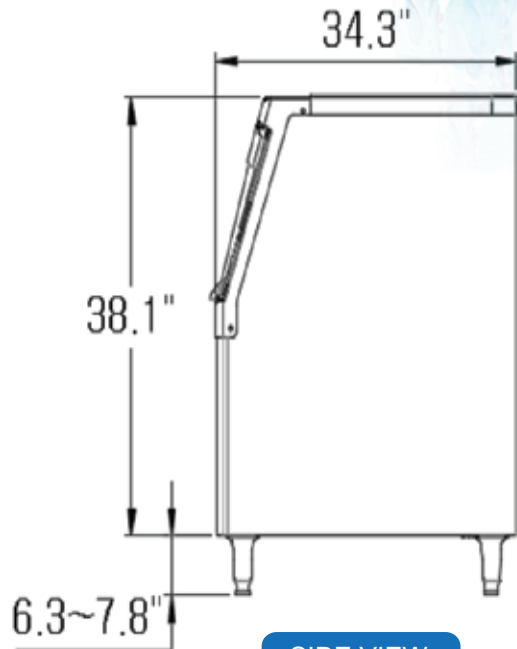

22" WIDE ICE STORAGE BIN

IB-026-22

KEY FEATURES:

- High quality construction and components
- High quality 304 stainless-steel and ABS exterior (durable & rust-resistant)
- High density urethane insulation
- Convenient grip handle
- 265 lbs storage capacity
- (4) 6.3" ~ 7.8" height adjustable stainless steel legs
- For use with WM & IM-0460-22, IM-0350-22, IM-0550-22, and IM-0770

PLAN VIEW :

FRONT VIEW

SIDE VIEW

BOTTOM VIEW

MODEL	WIDTH	DEPTH	HEIGHT	WEIGHT	
IB-026-22	22.4"	34.4"	38.1"	99.2 lbs (Net)	113 lbs (Shipping)

* Design and specifications are subject to change without prior notice.