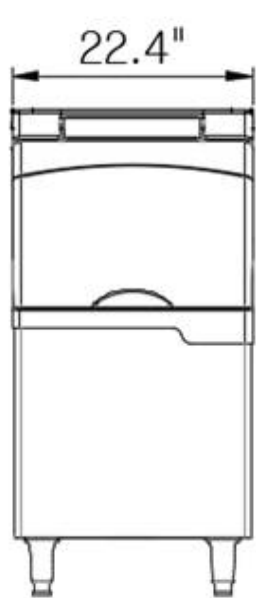

22" WIDE ICE STORAGE BIN

IB-026-22

KEY FEATURES:

- High quality construction and components
- High quality 304 stainless-steel and ABS exterior (durable & rust-resistant)
- High density urethane insulation
- Convenient grip handle
- 265 lbs storage capacity
- (4) 6.3" ~ 7.8" height adjustable stainless steel legs
- For use with WM & IM-0460-22, IM-0350-22, IM-0550-22, and IM-0770

PLAN VIEW :

FRONT VIEW

SIDE VIEW

BOTTOM VIEW

MODEL	WIDTH	DEPTH	HEIGHT	WEIGHT	
IB-026-22	22.4"	34.4"	38.1"	99.2 lbs (Net)	113 lbs (Shipping)

* Design and specifications are subject to change without prior notice.