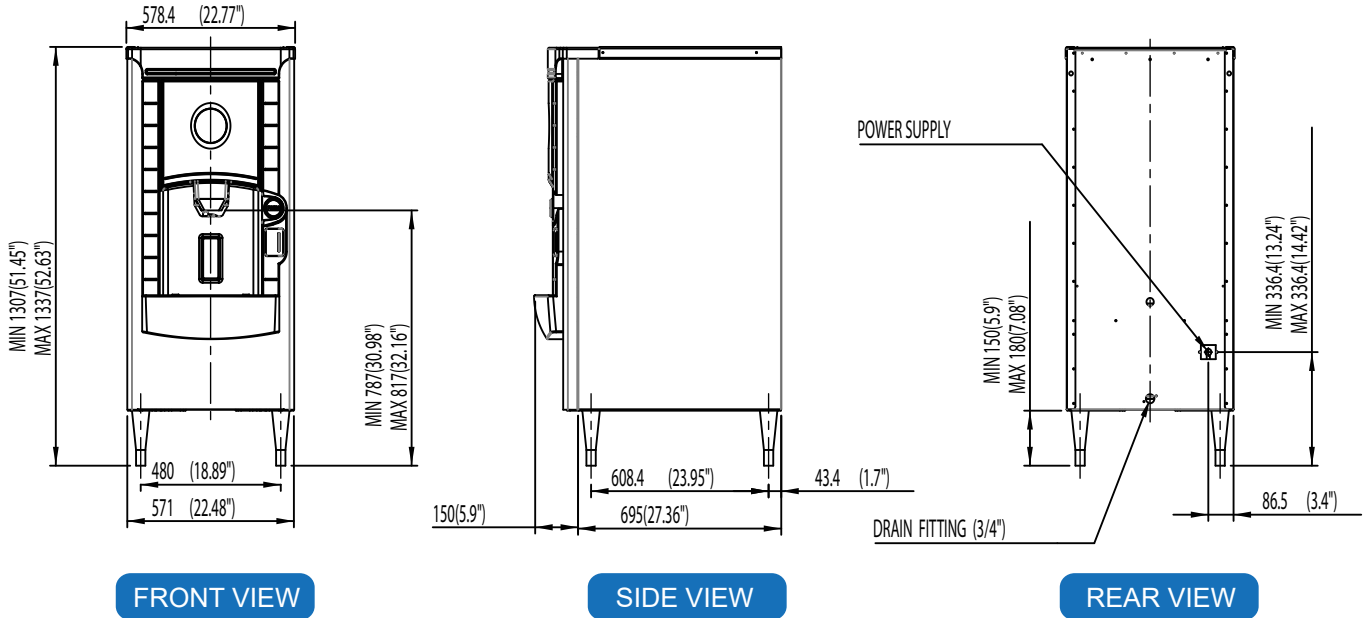

ICE
DISPENSER

ID-H150-22

HOTEL / MOTEL

KEY FEATURES:

- Accepts 22" wide Icetro modular ice machines 141 lbs of ice storage capacity per day
- ADA compliant 
- Push button to dispense ice (standard)
- Room key slot (option)
- Water dispenser kit (option)
- UV light on when dispensing ice
- Always ON blue ambient light
- Easy to remove front panel for cleaning without moving Ice machines
- Accommodates Icetro ice machines, IM-0350-AC/AH-22, IM-0460-AC/AH-22, and IM-0550-AC/AH-22
- Power cord with NEMA 5-15 plug

ID-H150-22 shown with IM-0550-AH-22
(Ice machine sold separately)

CERTIFICATIONS

STANDARD WARRANTY:

- 3-Year Parts & Labor

ID-H150-22

HOTEL/MOTEL ICE DISPENSER

PLAN VIEW

| MODEL | DIMENSIONS | WIDTH | DEPTH | HEIGHT | WEIGHT | |
|------------|------------|-------|-------|--------|---------------|--------------------|
| ID-H150-22 | Inch | 22.5" | 33.3" | 51.5" | 187 lbs (Net) | 209 lbs (Shipping) |

※ 51.5 height is only for dispenser and included 6" legs.

SPECIFICATIONS

| Model | Ice Storage Capacity | Dispensing Gear motor | Dispensing Rate / minute | Electrical (V / Hz / ph) | Motor Amperage (Max, A) | Maximum Circuit Breaker (A) |
|------------|----------------------|-----------------------|--------------------------|--------------------------|-------------------------|-----------------------------|
| ID-H150-22 | 141 lbs | 60 W | 18 lbs | 115 / 60 / 1 | 1.4 | 15 |

※ Dispensers have no clearance or operating limits.
 Please follow the clearance and operating requirements for the ice machine installed on top of the dispenser.

ICE SHAPE: Cube & Half Cube
 (C = full cube, H = half cube; refer to ice machines)